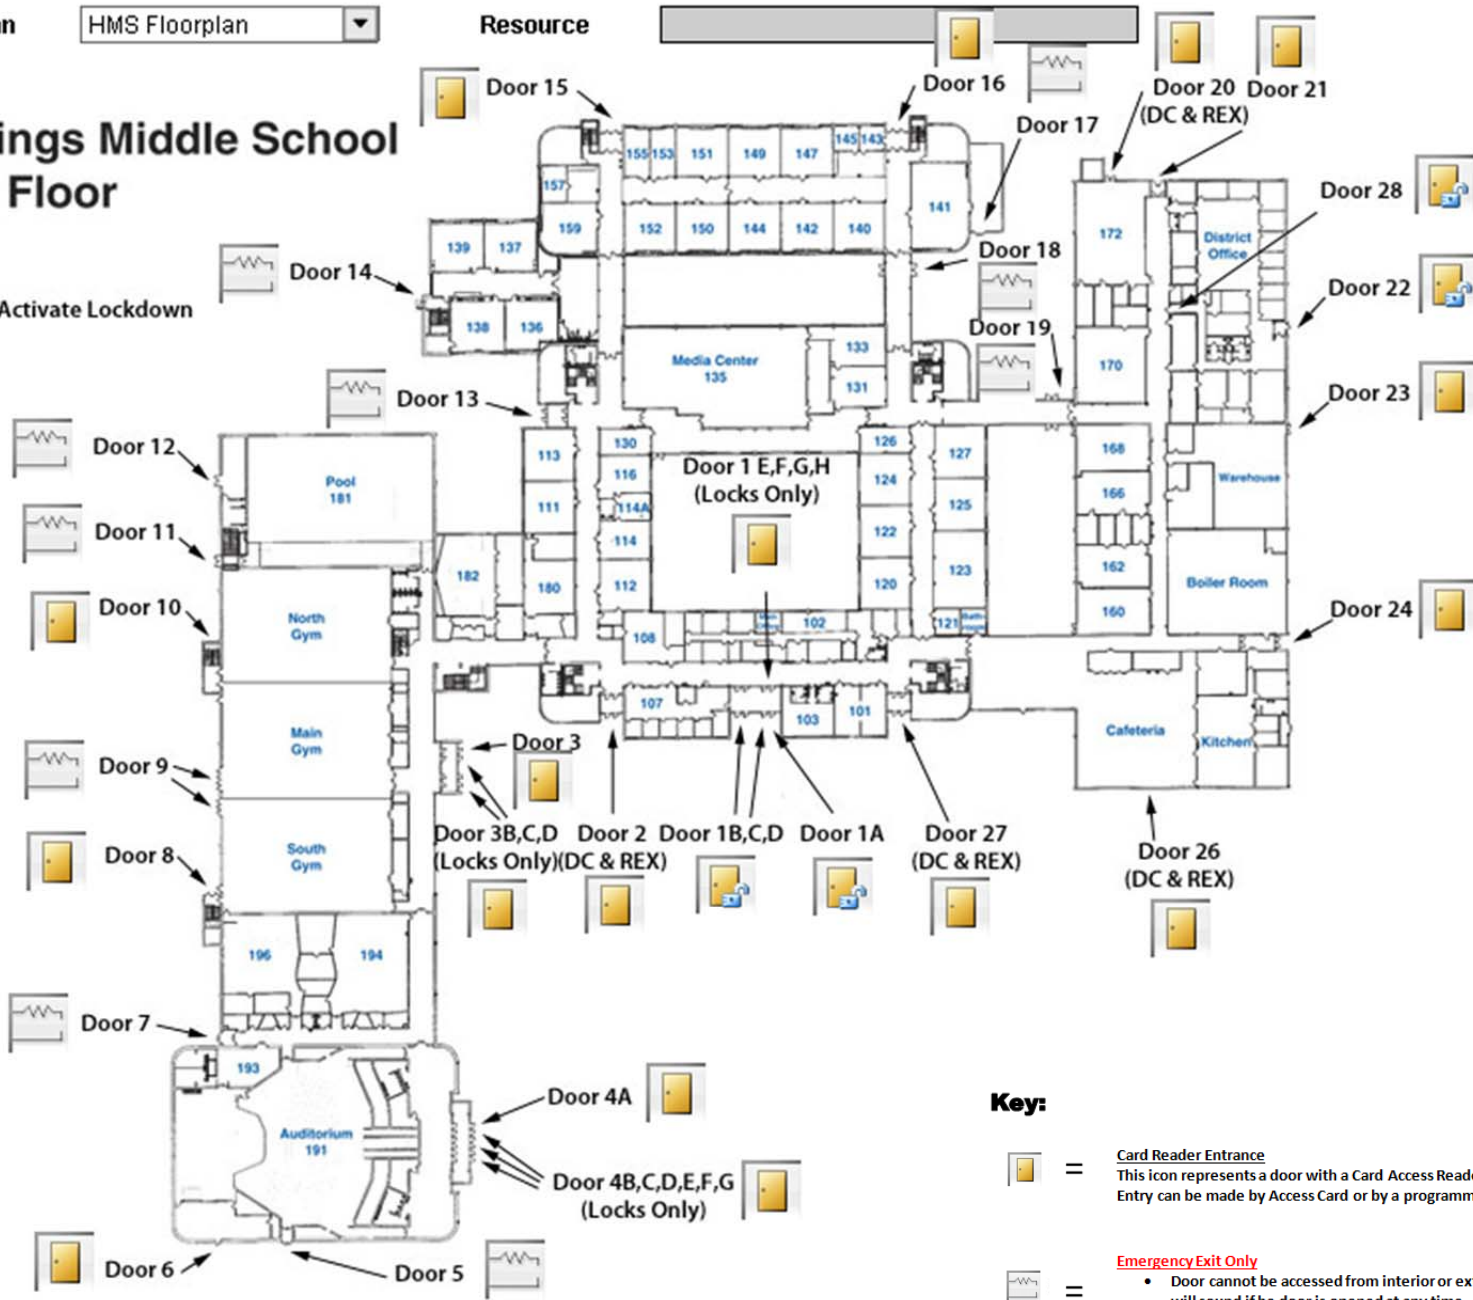

Floorplan

HMS Floorplan

Resource

Hastings Middle School First Floor

Activate Lockdown

Key:

= Card Reader Entrance
This icon represents a door with a Card Access Reader. Entry can be made by Access Card or by a programmed unlock.

= Emergency Exit Only

- Door cannot be accessed from interior or exterior – an alarm will sound if the door is opened at any time.
- It can be disarmed for propping if necessary.

(DC & REX)

= Exit Only Door
Doors with this notation do not have an Access Card Reader located on the exterior. The door will allow you to exit without the building without an alarm but not enter from the outside.